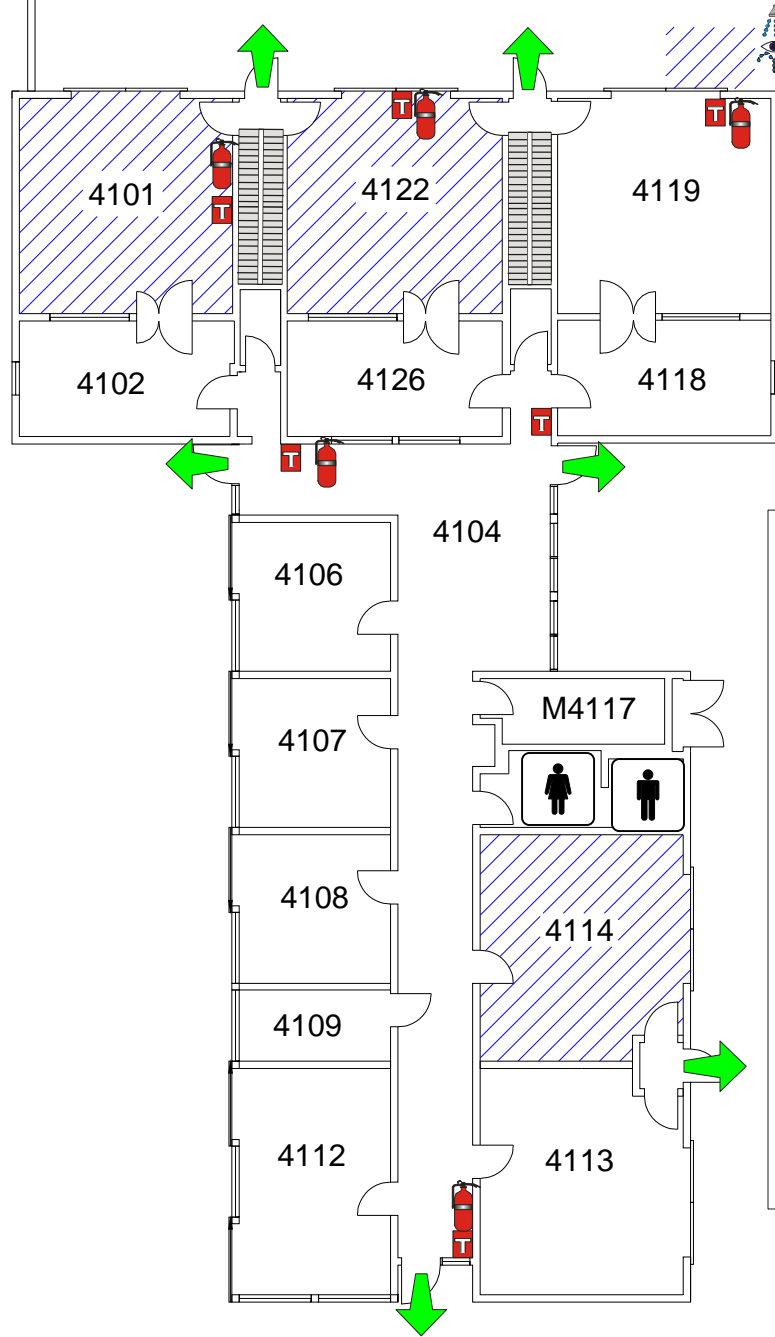

## Area Map - IGPP 4000

UCSD NEIGHBORHOOD: Scripps Institute of Oceanography

BUILDING INDEX: 8785

### IGPP 4000 – 1<sup>st</sup> Floor

DESCRIPTION: Office, Laboratories

**IGPP 4000 - SECOND FLOOR**  
**DESCRIPTION: Laboratories, Offices**