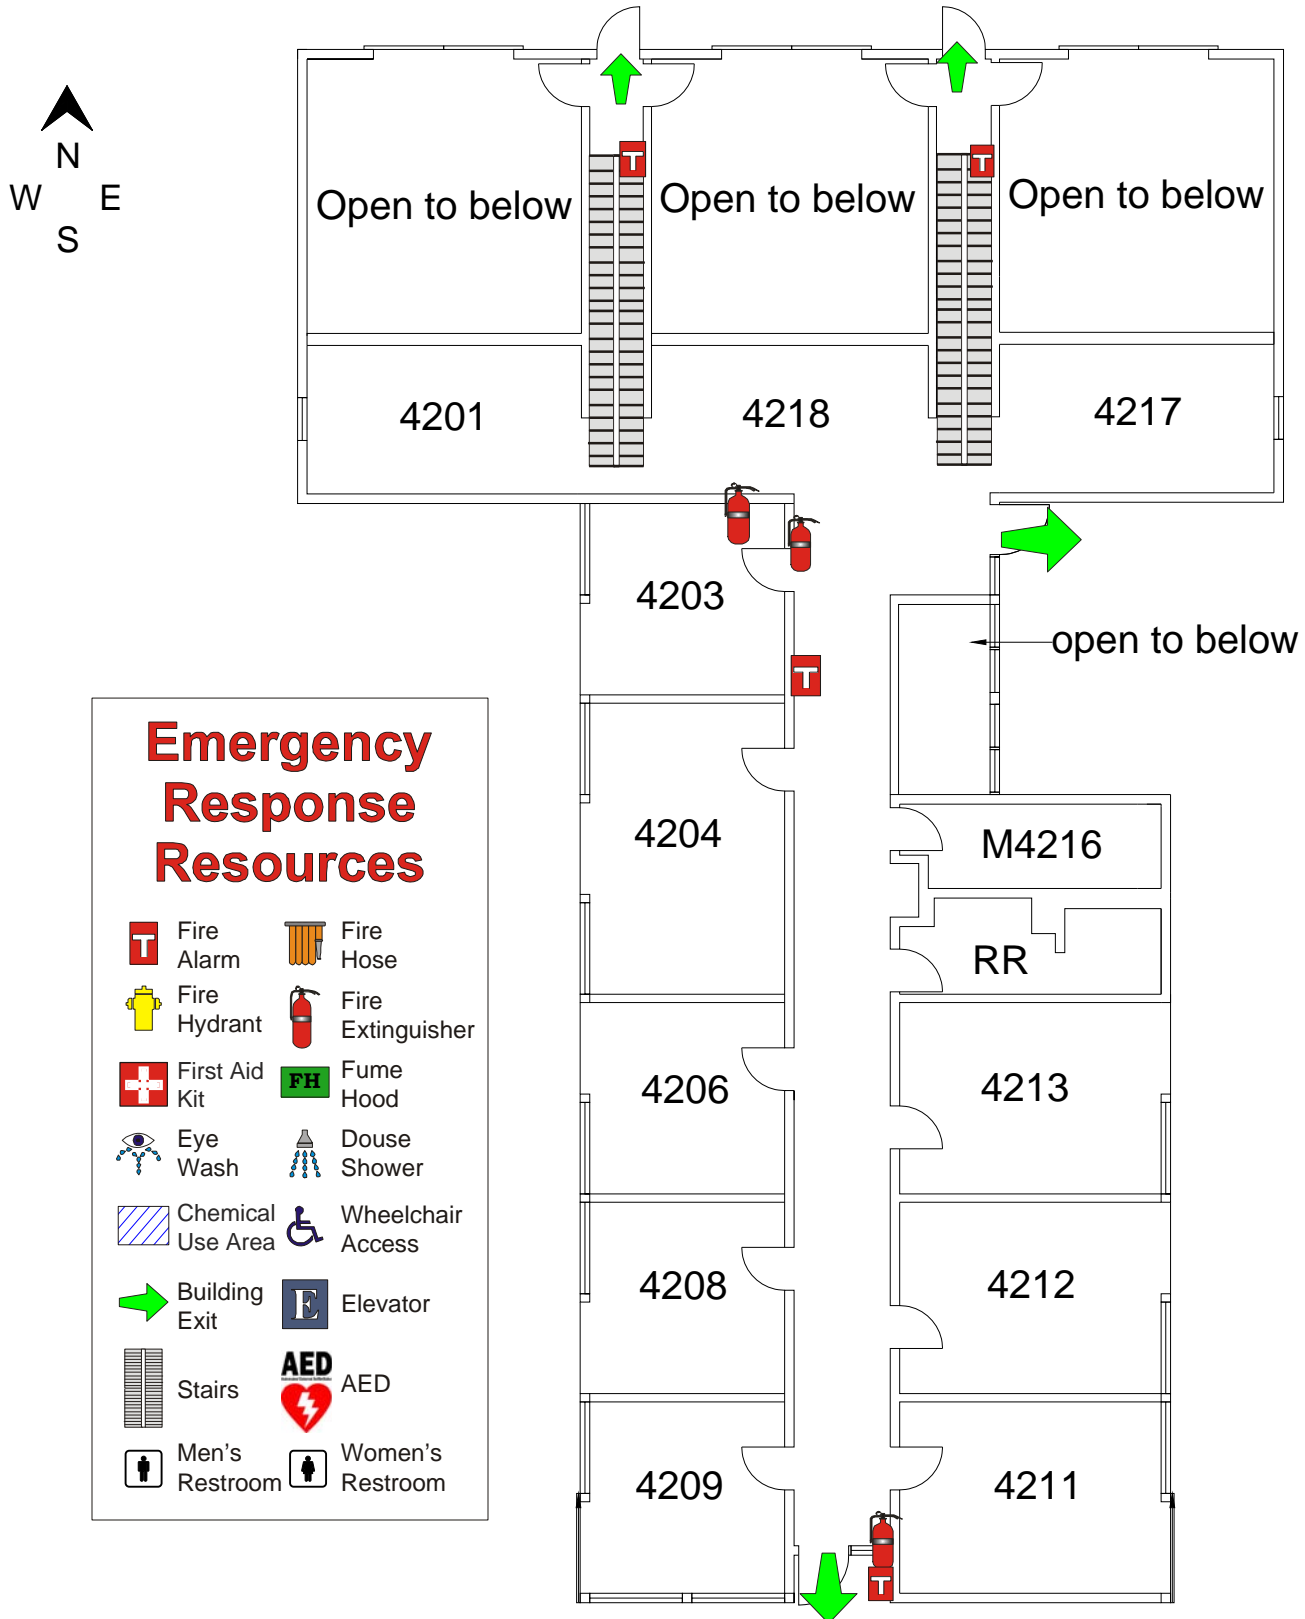

## Area Map - IGPP 4000

UCSD NEIGHBORHOOD: Scripps Institute of Oceanography

BUILDING INDEX: 8785

### Emergency Response Resources

	Fire Alarm		Fire Extinguisher
	Eye Wash		Douse Shower
	Chemical Use Area		Wheelchair Access
	Building Exit		Elevator
	Stairs		AED
	Men's Restroom		Women's Restroom

### IGPP 4000 – 1<sup>st</sup> Floor

DESCRIPTION: Office, Laboratories

**IGPP 4000 - SECOND FLOOR**  
**DESCRIPTION: Laboratories, Offices**

**IGPP 4000 - THIRD FLOOR**  
**DESCRIPTION: Conference Room, Offices, Kitchen**